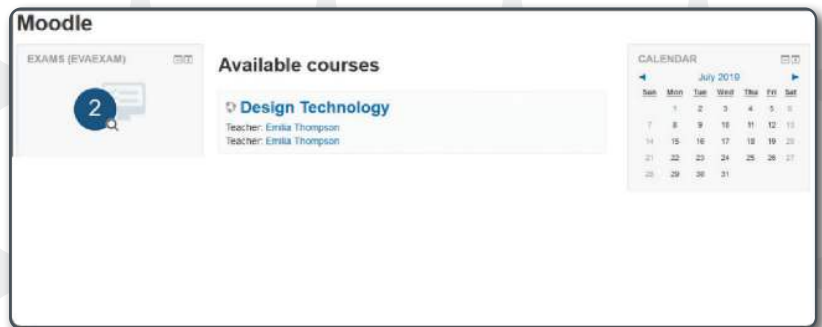

Moodle Block Student Portal