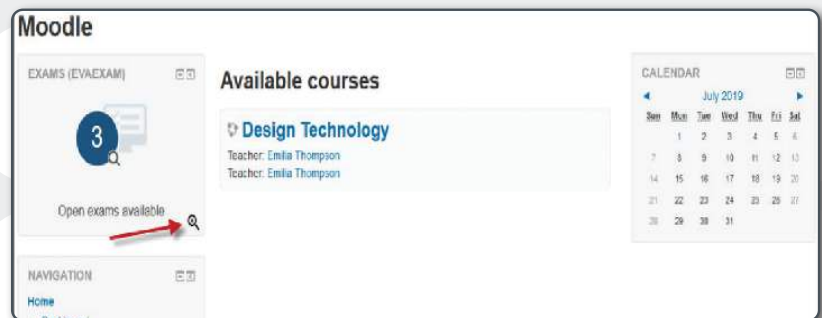

Moodle Block Instructor Portal

**INFORM INSTRUCTION
TO IMPACT STUDENT
ACHIEVEMENT TODAY!**

For a free consultation to meet your academic goals, call **800.722.6876** or visit us at **www.scantron.com/higher-ed** to learn more.

About Us

Scantron® provides technology to accelerate student growth. We offer software and services with a focus on Assessment, Course Evaluation, and Automated Scoring, delivered with the quality and support you've come to expect from Scantron.