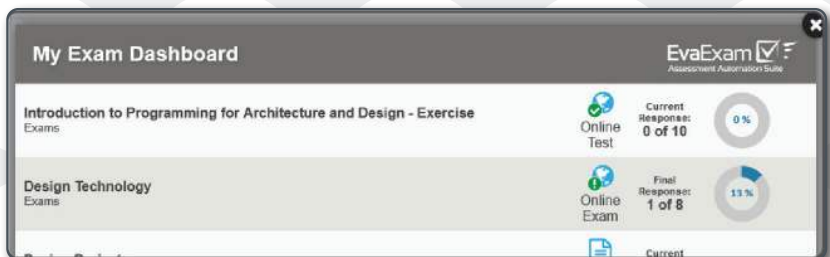

Instructor Portal (LTI shown)