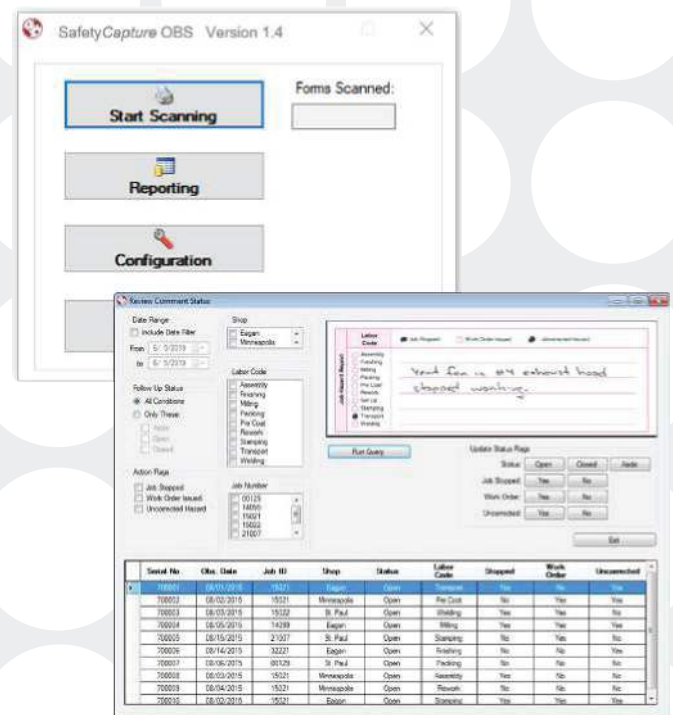

**GET THE RESULTS YOU NEED
TO MAKE INFORMED BUSINESS
DECISIONS TODAY!**

For a free consultation to meet your organization's goals, call **800.722.6876** or visit us at www.scantron.com/tailored for more.

About Us

Scantron® provides technology to help you collect data you can use. We offer solutions and services delivered with the quality you expect from decades of experience. Whether you need to work on paper, online, or anywhere in between, Scantron can meet you where you are and help you get to where you want to be.