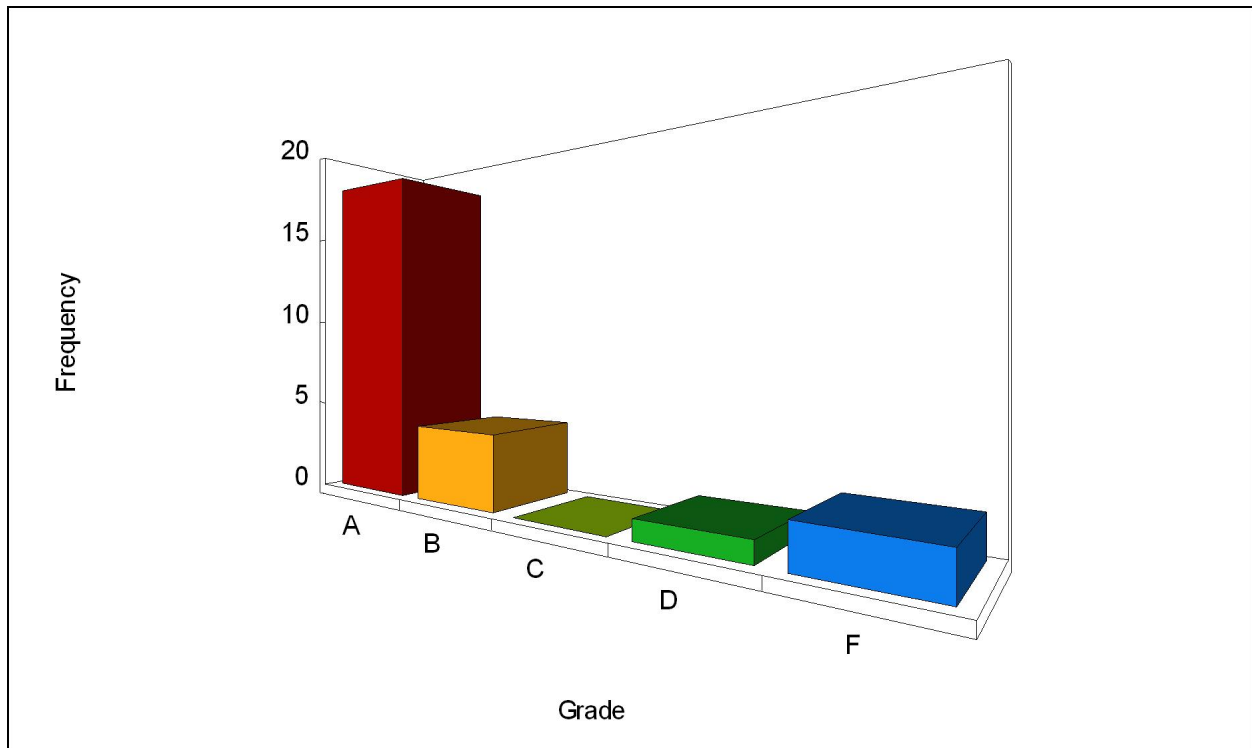

Class Frequency Distribution Report

Benchmark: 75.00%

Keyboarding

Mean Score: 90.40%

Grade	Percent Score	Raw Score	Frequency
A	90.00 - 100.00	4.50 - 5.00	18
B	80.00 - 89.99	4.00 - 4.49	4
C	70.00 - 79.99	3.50 - 3.99	0
D	60.00 - 69.99	3.00 - 3.49	1
F	0.00 - 59.99	0.00 - 2.99	2