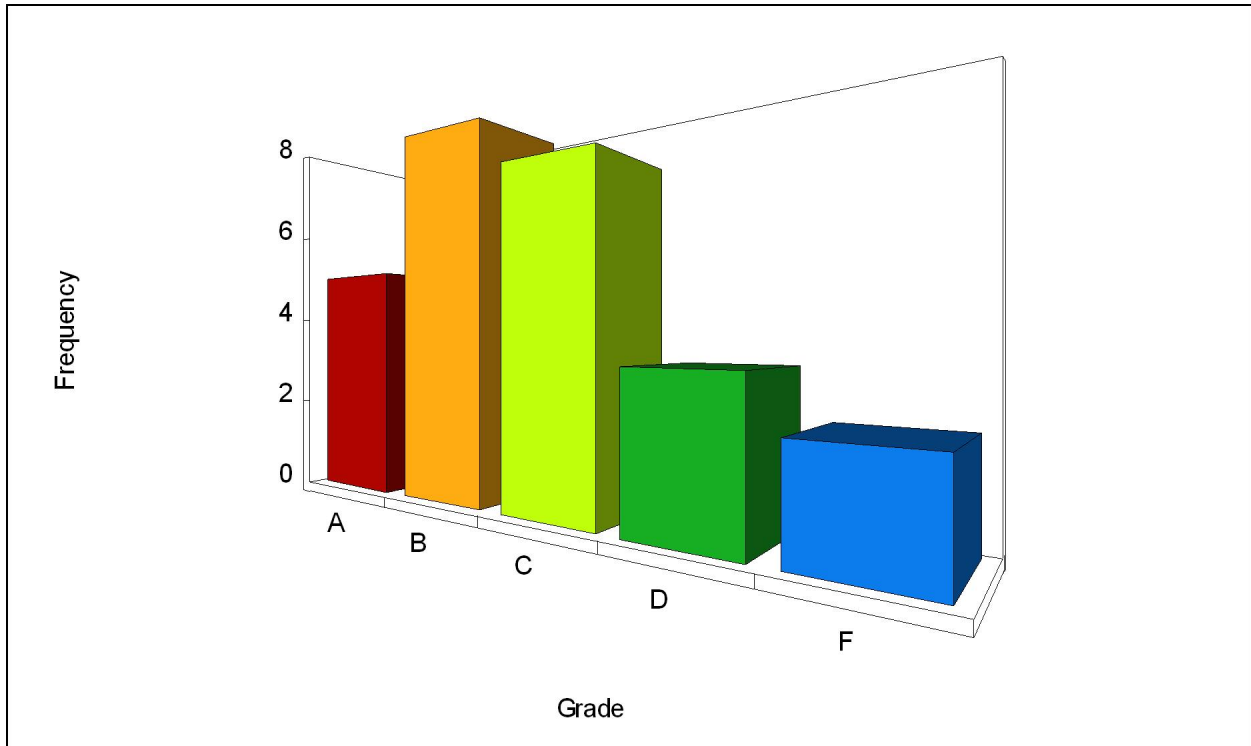

Class Frequency Distribution Report

Benchmark: 70.00%

Overall

Mean Score: 76.64%

Grade	Percent Score	Raw Score	Frequency
A	90.00 - 100.00	22.50 - 25.00	5
B	80.00 - 89.99	20.00 - 22.49	8
C	70.00 - 79.99	17.50 - 19.99	7
D	60.00 - 69.99	15.00 - 17.49	3
F	0.00 - 59.99	0.00 - 14.99	2